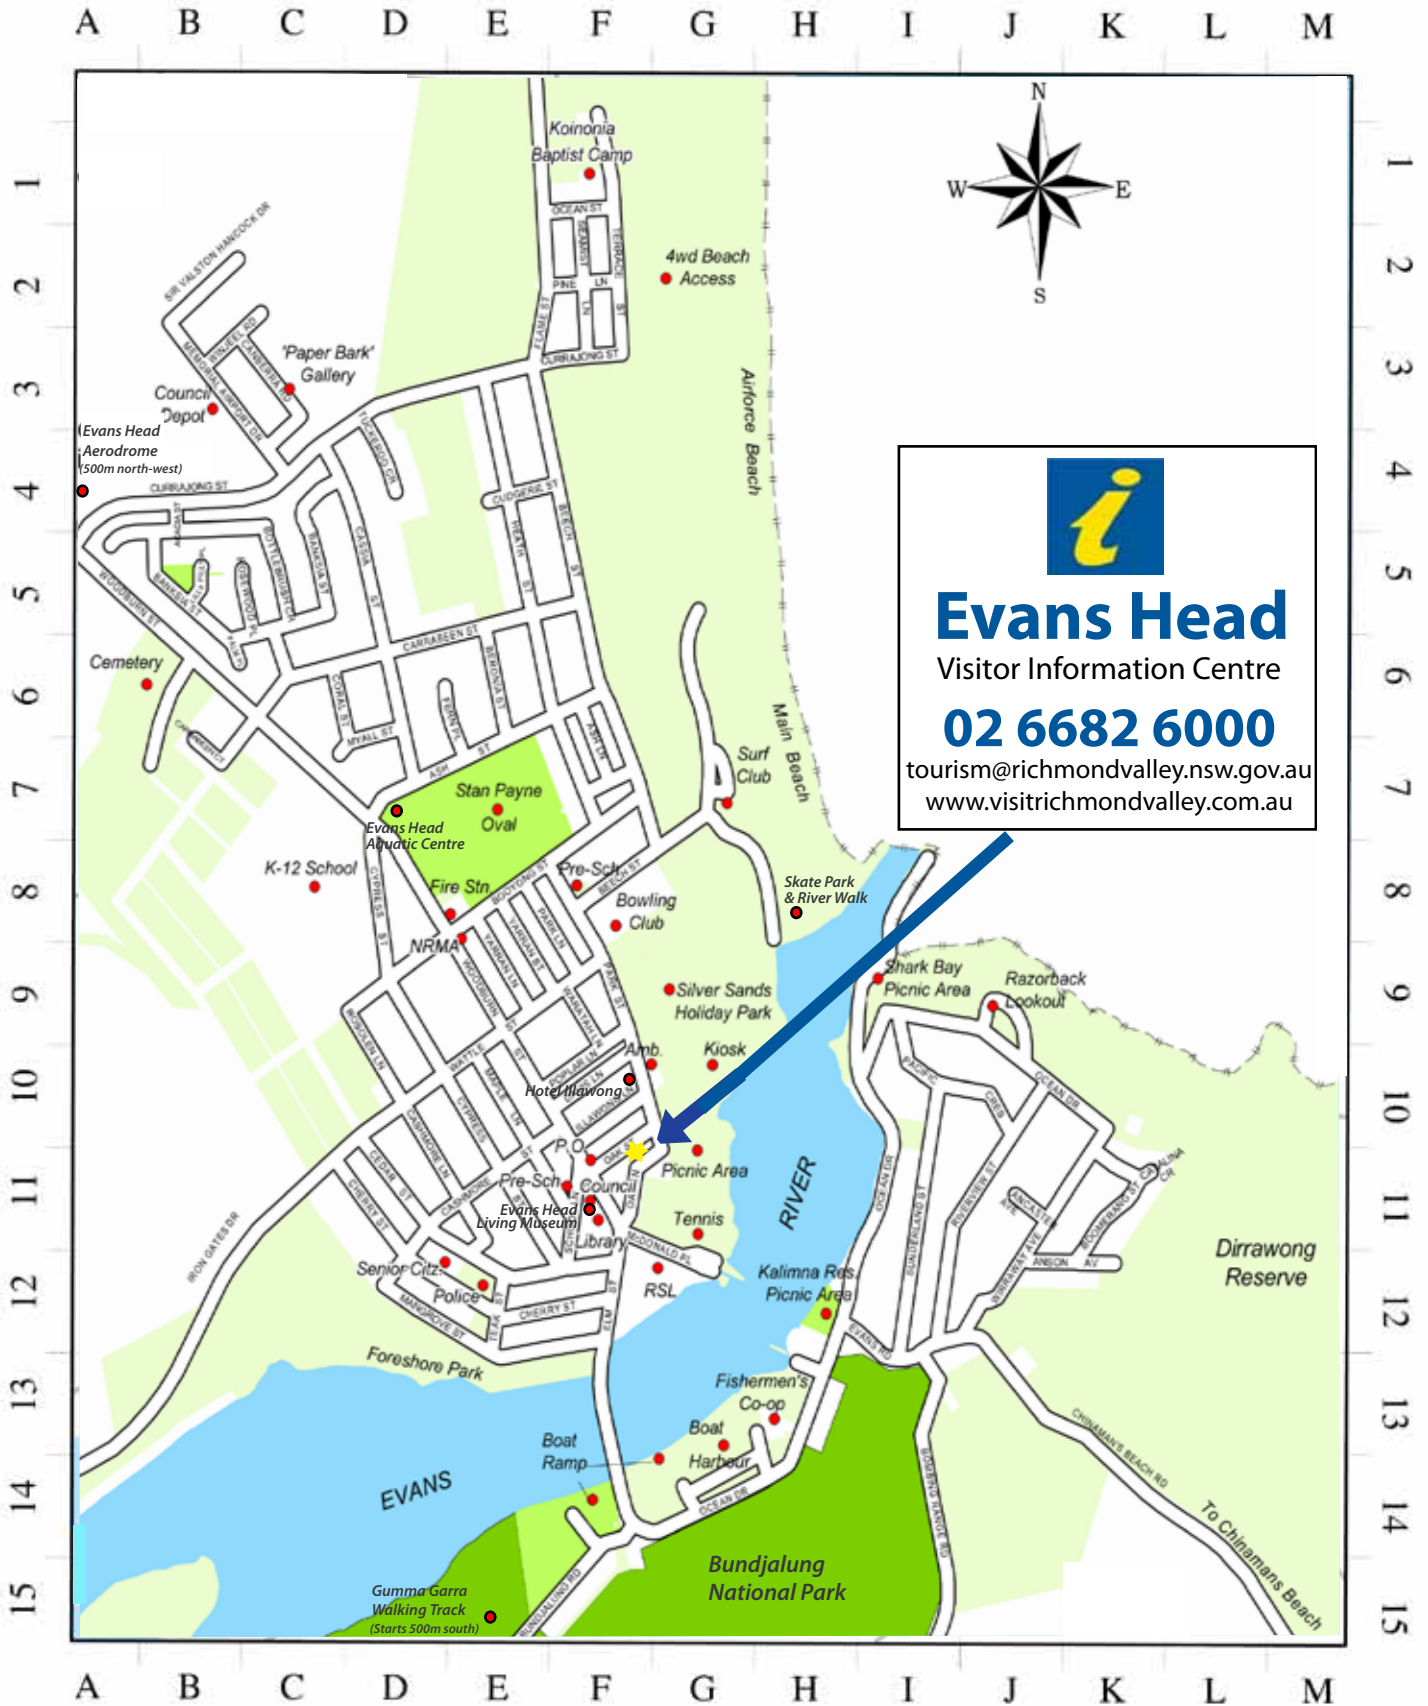

Evans Head

Scale: 1:12,000

14/06/2011

Richmond Valley Council
 Cnr Graham PI & Walker St CASINO NSW 2470
 Ph: (02) 666 0300 Fax: (02) 6660 5198
 Email: council@richmondvalley.nsw.gov.au

STREET INDEX

Street Name	Ref.	Street Name	Ref.
A		M	
Acacia St	B4	Mangrove St	E12
Anson Ave	K11	Maple Ln	F10
Ash Ln	F6	McDonald Place	G11
Ash St	F6	Memorial Airport Dr	B3
B		Myall St	D6
Banksia St	B4	O	
Beech St	G7	Oak Ln	G10
Beronia St	E6	Oak St	F10
Boomerang St	K10	Ocean Dr	K9
Booyong St	F7	Ocean St	F1
Bottlebrush Cr	B4	P	
Broadwater Evans Head Rd	F1	Pacific Cr	J10
Bundjalung Rd	F14	Palm Pl	C5
C		Park Ln	F8
Canberra Rd	C3	Park St	F9
Carrabeen Ct	B6	Pine Ln	F2
Carrabeen St	D5	Poplar Ln	F9
Cashmore Ln	E10	R	
Cashmore St	E10	Razorback Lookout Rd	J9
Cassia St	D4	Riverview St	K10
Catalina Cr	L10	Rosewood Pl	C5
Cedar St	F11	Rosolen Ln	D9
Cemetery Rd	B6	S	
Cherry St	F11	School Ln	F11
Chinamans Beach Rd	M14	Seamist Ln	F2
Coral St	D6	Service Lane	F7
Cudgerie St	F4	Shark Bay	I9
Currajong St	E3	Sir Valston Hancock Dr	B2
Cypress St	E11	Sunderland St	I11
D		T	
Davis Ln	F9	Teak St	E11
E		Terrace St	F2
Elm St	F11	Tuckeroo Cres	D4
Evans Rd	J12	W	
F		Waratah Ln	F9
Fern Pl	E6	Wattle St	F9
Flame St	F2	Winjeel Rd	C3
H		Wirraway Ave	K11
Heath St	F7	Woodburn Evans Head Rd	E8
I		Y	
Illawaong Ln	F10	Yarran Ln	E8
L		Yarran St	E8
Lancaster Pl	K11		
Lilly Pilly Pl	B5		
Lomandra Ln	C5		